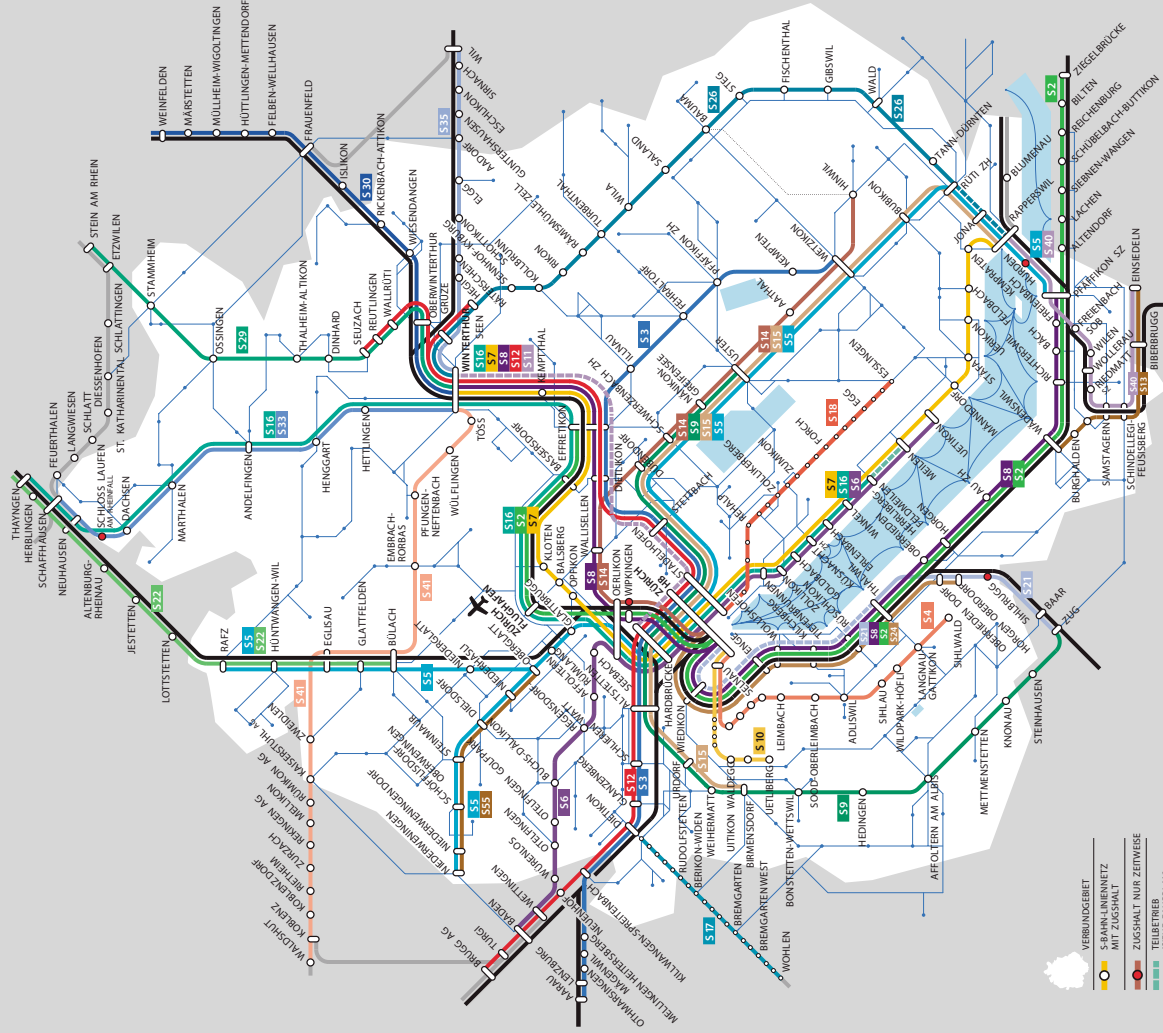

ZVV S-Bahn und Busse

ZVV-Contact
Zürcher Verkehrsverbund
888 988 988
www.zvv.ch